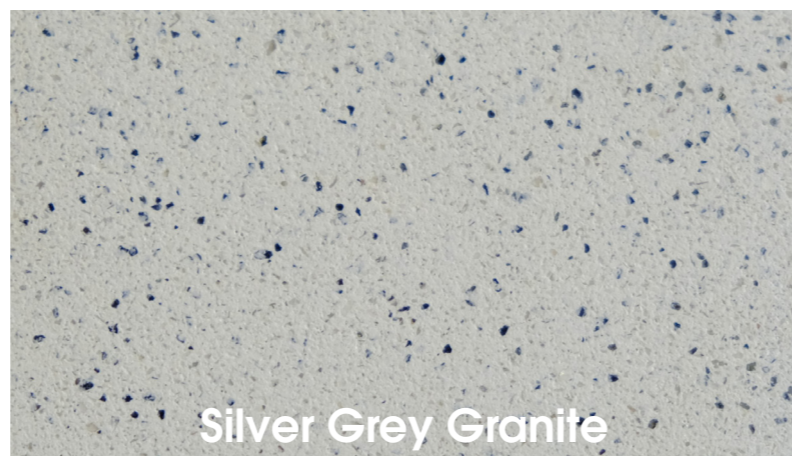

Bath Stone

Natural

Charcoal Black

Old Terracotta

White Marble

Yellow Sandstone

Portland Stone

Silver Grey Granite

Have you tried Flex Metals?

Learn more at
www.jesmonite.com

BESPOKE BASE COLOURS

Brick Red

Cotswold Honey Stone

Marigold

JESMONITE
MADE FROM
TE[®]